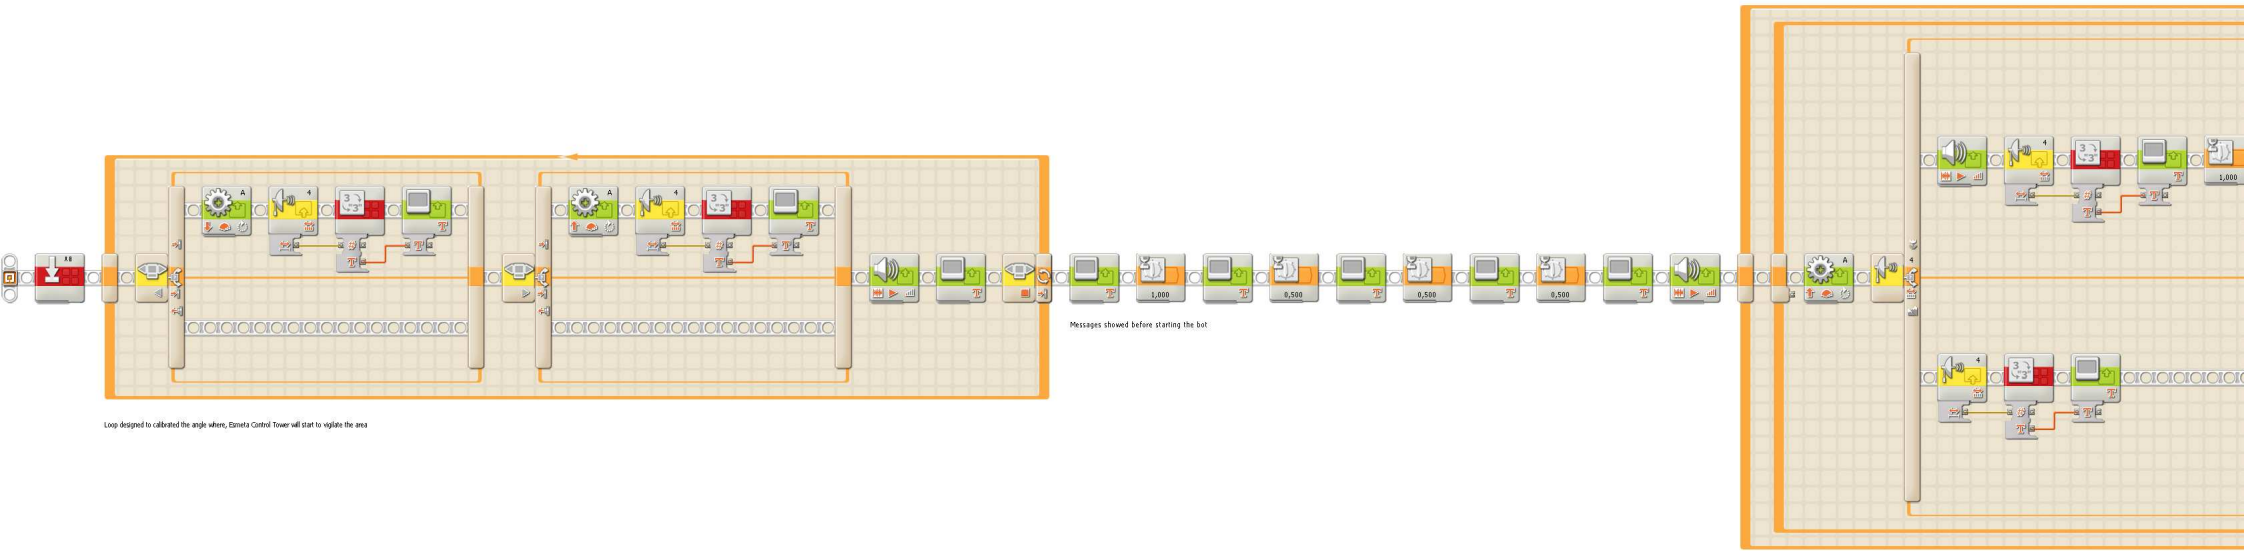

CONTROL_TOWER2.4.rbt
C:\DATOS\ROBOTICS\NXT-G\CONTROL_TOWER2.4.rbt
Last modified on 06/10/2006 at 17:28
Printed on 06/10/2006 at 17:29

CONTROL_TOWER2.4.rbt
C:\DATOS\ROBOTICS\NXT-G\CONTROL_TOWER2.4.rbt
Last modified on 06/10/2006 at 17:28
Printed on 06/10/2006 at 17:29